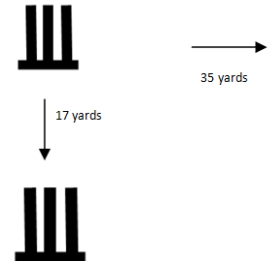

Summary of sports pitches required for 2019 - 20

Kwik Cricket

Two sets of wickets, 17 Yards apart measured from stump to stump.
Boundaries are a minimum of 35 yards apart but can be reduced to accommodate available facilities, measured from the middle stump.

- Netball - size 5 or equivalent
- Posts – The official net height is 2.74 metres (9 feet)
- Bibs – Clearly labeled with playing position
Eg: WD

Mens 5 aside football

Where: Outdoor on grass, Astroturf or 4G

Pitch dimensions: Pitch length between 25m and 50m and width between 16m and 35m

Officials: Football Association Referee

Foot wear: Trainers, astro shoes, studded footwear

Equipment:

- Football - Standard size or equivalent
- Goals – Recommended Size of 3.66m wide by 1.83m High