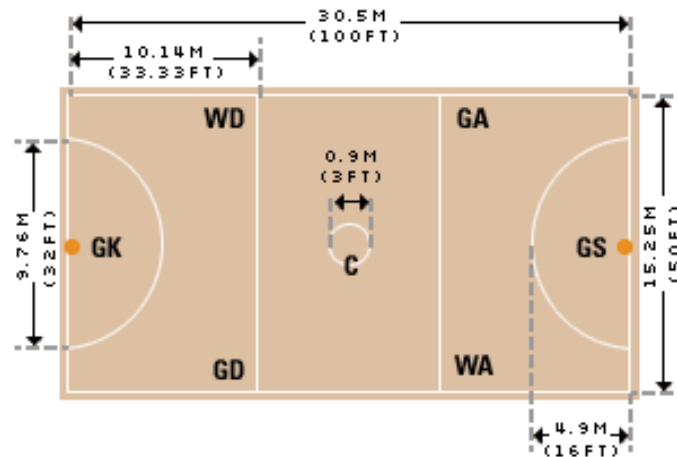

Summary of sports pitches required for 2019 - 20

Kwik Cricket

Two sets of wickets, 17 Yards apart measured from stump to stump.
Boundaries are a minimum of 35 yards apart but can be reduced to accommodate available facilities, measured from the middle stump.

Ladies Netball

Where: Outdoor on hard courts

Court dimensions: See diagram of standard court below

Officials: Umpires to have a minimum of FENA C Award qualification

Foot wear: Trainers, astro shoes,

Equipment:

- Netball - size 5 or equivalent
- Posts – The official net height is 2.74 metres (9 feet)
- Bibs – Clearly labeled with playing position
Eg: WD

Mens 5 aside football

Where: Outdoor on grass, Astroturf or 4G

Pitch dimensions: Pitch length between 25m and 50m and width between 16m and 35m

Officials: Football Association Referee

Foot wear: Trainers, astro shoes, studded footwear

Equipment:

- Football - Standard size or equivalent
- Goals – Recommended Size of 3.66m wide by 1.83m High