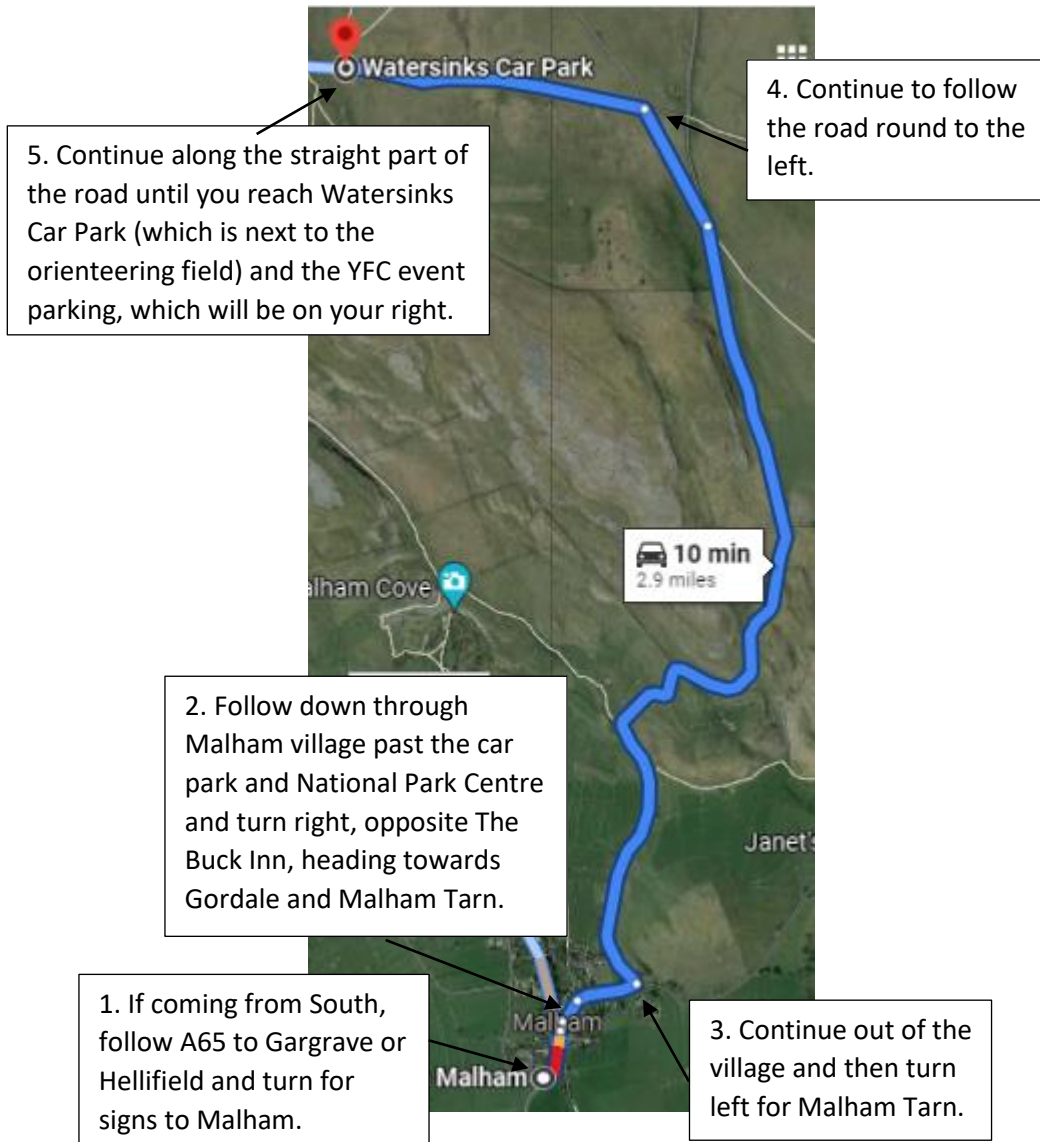

**Directions to Orienteering  
from Malham**

Address: Watersinks Car Park, Malham Tarn, Settle,  
North Yorks BD23 4DJ  
(NB Field for the event is on the edge of this car park)  
What 3 Words Location: 'Committed.Support.Mild'

**Directions to Walling  
and Sheepdog Trials  
from Settle**

Nearest Address to field: Neal Ing Farm, Stainforth,  
Settle, North Yorks, BD24 9PN  
(NB: Field for event is just past the farm lane end on the  
right if coming from Stainforth)

What 3 Words Location: 'Liquid.Proofs.Hill'